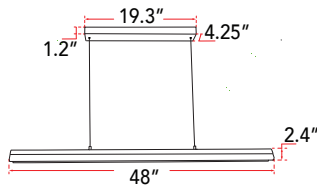

ABRA MODEL **10001PN-TS**

Two Bar up down pendant

FAMILY NAME **Eros**

UPC **00858083007818**

FIXTURE MATERIAL				FIXTURE DIMENSIONS IN INCHES										
Frame Material	Finishes Available	Diffuser Type	Diffuser Finish	Diameter	Height	o.a.h	Width	Length	Ext	Weight	ADA	Location	Rating	Compliance
Steel	TS-Titanium Silver MB-Matte Black	Acrylic	White		3.4	11 to 120	4.5	48				Ceiling Mount only	Dry Location	cETL
LAMPING										Compatible Dimmers		Junction Box Type		SUPPLIED
Lamp Type	Lamp qty	Wattage	Max Wattage	Base	Kelvin	CRI	Initial Lumen's	Delivered Lumen's	Voltage	ELV		Standard 4 x 4 Octagon Box		10ft Cable
LED	2	21w	42w	Solid State Module	3000k	90+	3570	2499 estimated	120v	SPECIAL NOTES				