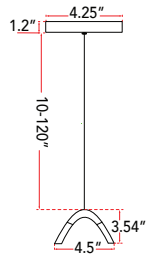

ABRA MODEL **10001PN-TS**

Two Bar up down pendant

FAMILY NAME **Eros**

UPC **00858083007818**

FIXTURE MATERIAL				FIXTURE DIMENSIONS IN INCHES										
Frame Material	Finishes Available	Diffuser Type	Diffuser Finish	Diameter	Height	o.a.h	Width	Length	Ext	Weight	ADA	Location	Rating	Compliance
Steel	TS-Titanium Silver MB-Matte Black	Acrylic	White		3.4	11 to 120	4.5	48				Ceiling Mount only	Dry Location	cETL
LAMPING										Compatible Dimmers		Junction Box Type		SUPPLIED
Lamp Type	Lamp qty	Wattage	Max Wattage	Base	Kelvin	CRI	Initial Lumen's	Delivered Lumen's	Voltage	ELV		Standard 4 x 4 Octagon Box		10ft Cable
LED	2	21w	42w	Solid State Module	3000k	90+	3570	2499 estimated	120v	SPECIAL NOTES				