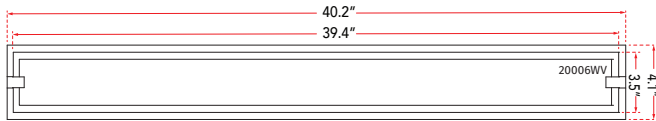

ABRA MODEL **20006WV-CH**

Flat Panel Water Glass LED Vanity

FAMILY NAME **Blaze**

UPC **00810035190030**

FIXTURE MATERIAL				FIXTURE DIMENSIONS IN INCHES										
Frame Material	Finishes Available	Diffuser Type	Diffuser Finish	Diameter	Height	o.a.h	Width	Length	Ext	Weight	ADA	Location	Rating	Compliance
Steel	CH-Chrome BN-Brushed Nickel	Glass	Water		3.5	4.1		40.2	2.4	23	Compliant	Wall Mount only	Damp Location	cETL T-24
LAMPING										Compatible Dimmers	Junction Box Type	SUPPLIED		
Lamp Type	Lamp qty	Wattage	Max Wattage	Base	Kelvin	CRI	Initial Lumen's	Delivered Lumen's	Voltage	Most Dimmers	Standard 4 x 4 Octagon Box			
LED	1	48w	48w	Solid State Module	3000k	90+	4080	2856 estimated	120v	SPECIAL NOTES				