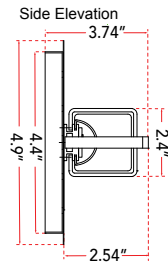

ABRA MODEL **20091WV-BN**  
 FAMILY NAME **Squire**

**38" Vertical or Horizontal Mount Square Glass Vanity-Wall Fixture with High Output Dimmable LED**  
 UPC **00858083007375**

FIXTURE MATERIAL				FIXTURE DIMENSIONS IN INCHES										
Frame Material	Finishes Available	Diffuser Type	Diffuser Finish	Diameter	Height	o.a.h	Width	Length	Ext	Weight	ADA	Location	Rating	Compliance
Metal	BN-Brushed Nickel CH-Chrome	Glass	Opal		2.4	4.9		38	3.74	7	Compliant	Wall Mount only	Damp Location	cETL T-24
LAMPING										Compatible Dimmers		Junction Box Type		SUPPLIED
Lamp Type	Lamp qty	Wattage	Max Wattage	Base	Kelvin	CRI	Initial Lumen's	Delivered Lumen's	Voltage			Standard 4 x 4 Octagon Box		
LED	1	48w	48w	Solid State Module	3000k	90+	4080	2856 estimated	120v					
SPECIAL NOTES														