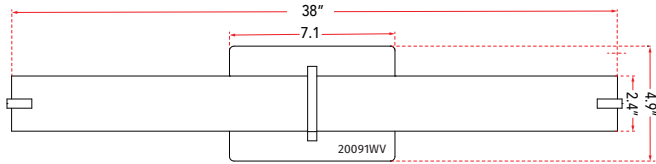

ABRA MODEL **20091WV-BN**  
 FAMILY NAME **Squire**

**38" Vertical or Horizontal Mount Square Glass Vanity-Wall Fixture with High Output Dimmable LED**  
 UPC **00858083007375**

FIXTURE MATERIAL				FIXTURE DIMENSIONS IN INCHES										
Frame Material	Finishes Available	Diffuser Type	Diffuser Finish	Diameter	Height	o.a.h	Width	Length	Ext	Weight	ADA	Location	Rating	Compliance
Metal	BN-Brushed Nickel CH-Chrome	Glass	Opal		2.4	4.9		38	3.74	7	Compliant	Wall Mount only	Damp Location	cETL T-24
LAMPING										Compatible Dimmers		Junction Box Type		SUPPLIED
Lamp Type	Lamp qty	Wattage	Max Wattage	Base	Kelvin	CRI	Initial Lumen's	Delivered Lumen's	Voltage			Standard 4 x 4 Octagon Box		
LED	1	48w	48w	Solid State Module	3000k	90+	4080	2856 estimated	120v					
SPECIAL NOTES														