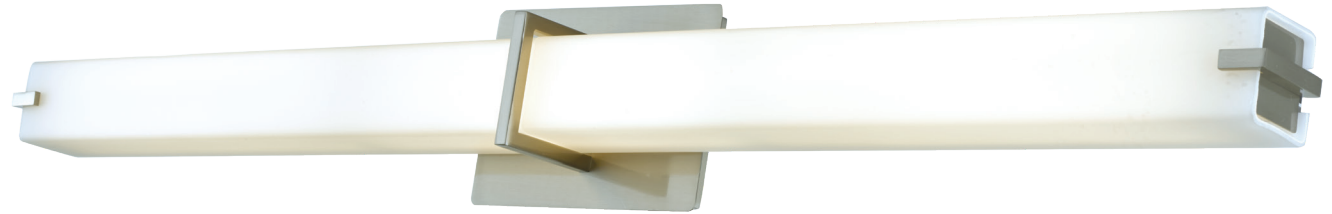

ABRA MODEL **20091WV-BN**  
 FAMILY NAME **Squire**

**38" Vertical or Horizontal Mount Square Glass Vanity-Wall Fixture with High Output Dimmable LED**  
 UPC **00858083007375**

FIXTURE MATERIAL				FIXTURE DIMENSIONS IN INCHES										
Frame Material	Finishes Available	Diffuser Type	Diffuser Finish	Diameter	Height	o.a.h	Width	Length	Ext	Weight	ADA	Location	Rating	Compliance
Metal	BN-Brushed Nickel CH-Chrome	Glass	Opal		2.4	4.9		38	3.74	7	Compliant	Wall Mount only	Damp Location	cETL T-24
LAMPING										Compatible Dimmers		Junction Box Type		SUPPLIED
Lamp Type	Lamp qty	Wattage	Max Wattage	Base	Kelvin	CRI	Initial Lumen's	Delivered Lumen's	Voltage			Standard 4 x 4 Octagon Box		
LED	1	48w	48w	Solid State Module	3000k	90+	4080	2856 estimated	120v					
SPECIAL NOTES														