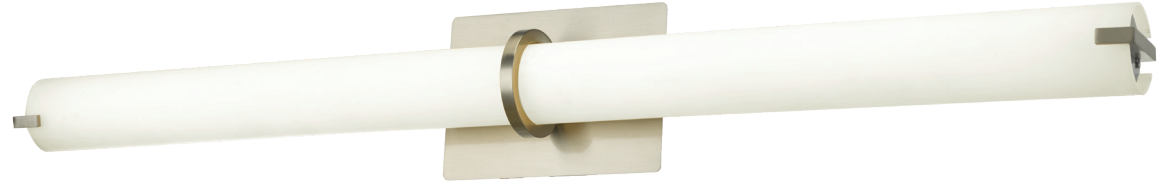

ABRA MODEL **20092WV-BN**

**28" Vertical or Horizontal Mount Round Glass Vanity-Wall Fixture with High Output Dimmable LED**

FAMILY NAME **Squire**

UPC **00858083007399**

FIXTURE MATERIAL				FIXTURE DIMENSIONS IN INCHES										
Frame Material	Finishes Available	Diffuser Type	Diffuser Finish	Diameter	Height	o.a.h	Width	Length	Ext	Weight	ADA	Location	Rating	Compliance
Metal	BN-Brushed Nickel CH-Chrome	Glass	Opal		2.25	4.9		26.37	4	5.5	Compliant	Wall Mount only	Damp Location	cETL
LAMPING										Compatible Dimmers		Junction Box Type		SUPPLIED
Lamp Type	Lamp qty	Wattage	Max Wattage	Base	Kelvin	CRI	Initial Lumen's	Delivered Lumen's	Voltage			Standard 4 x 4 Octagon Box		
LED	1	32w	32w	Solid State Module	3000k	90+	2720	1904 estimated	120v					
SPECIAL NOTES														