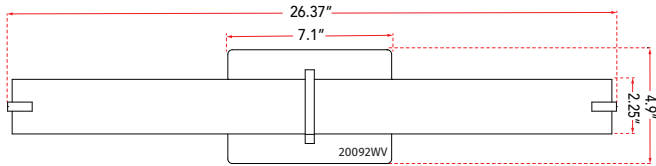

ABRA MODEL **20092WV-BN**

**28" Vertical or Horizontal Mount Round Glass Vanity-Wall Fixture with High Output Dimmable LED**

FAMILY NAME **Squire**

UPC **00858083007399**

FIXTURE MATERIAL				FIXTURE DIMENSIONS IN INCHES										
Frame Material	Finishes Available	Diffuser Type	Diffuser Finish	Diameter	Height	o.a.h	Width	Length	Ext	Weight	ADA	Location	Rating	Compliance
Metal	BN-Brushed Nickel CH-Chrome	Glass	Opal		2.25	4.9		26.37	4	5.5	Compliant	Wall Mount only	Damp Location	cETL
LAMPING										Compatible Dimmers		Junction Box Type		SUPPLIED
Lamp Type	Lamp qty	Wattage	Max Wattage	Base	Kelvin	CRI	Initial Lumen's	Delivered Lumen's	Voltage			Standard 4 x 4 Octagon Box		
LED	1	32w	32w	Solid State Module	3000k	90+	2720	1904 estimated	120v					
SPECIAL NOTES														