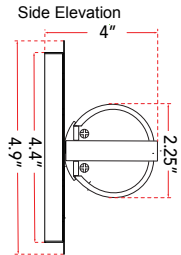

ABRA MODEL **20092WV-BN**

**28" Vertical or Horizontal Mount Round Glass Vanity-Wall Fixture with High Output Dimmable LED**

FAMILY NAME **Squire**

UPC **00858083007399**

FIXTURE MATERIAL				FIXTURE DIMENSIONS IN INCHES										
Frame Material	Finishes Available	Diffuser Type	Diffuser Finish	Diameter	Height	o.a.h	Width	Length	Ext	Weight	ADA	Location	Rating	Compliance
Metal	BN-Brushed Nickel CH-Chrome	Glass	Opal		2.25	4.9		26.37	4	5.5	Compliant	Wall Mount only	Damp Location	cETL
LAMPING										Compatible Dimmers		Junction Box Type		SUPPLIED
Lamp Type	Lamp qty	Wattage	Max Wattage	Base	Kelvin	CRI	Initial Lumen's	Delivered Lumen's	Voltage			Standard 4 x 4 Octagon Box		
LED	1	32w	32w	Solid State Module	3000k	90+	2720	1904 estimated	120v					
SPECIAL NOTES														