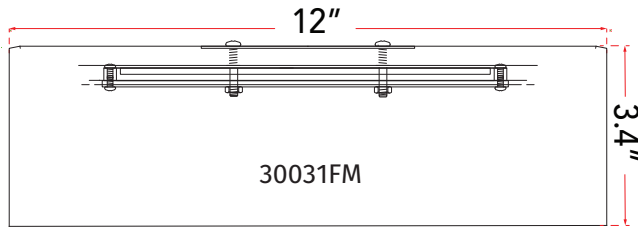

ABRA MODEL **30031FM-BN**

12" Metal Cylinder and Frosted Glass Flushmount with High Output Dimmable LED

FAMILY NAME **Bongo**

UPC **00858083007597**

FIXTURE MATERIAL				FIXTURE DIMENSIONS IN INCHES										
Frame Material	Finishes Available	Diffuser Type	Diffuser Finish	Diameter	Height	o.a.h	Width	Length	Ext	Weight	ADA	Location	Rating	Compliance
Metal	BN-Brushed Nickel	Glass	Frosted	12	3.4	3.4				6		Ceiling Mount only	Damp Location	cETL
LAMPING										Compatible Dimmers		Junction Box Type		SUPPLIED
Lamp Type	Lamp qty	Wattage	Max Wattage	Base	Kelvin	CRI	Initial Lumen's	Delivered Lumen's	Voltage			Standard 4 x 4 Octagon Box		
LED	1	20w	20w	Solid State Module	3000k	90+	1700	1190 estimated	120v					
SPECIAL NOTES														