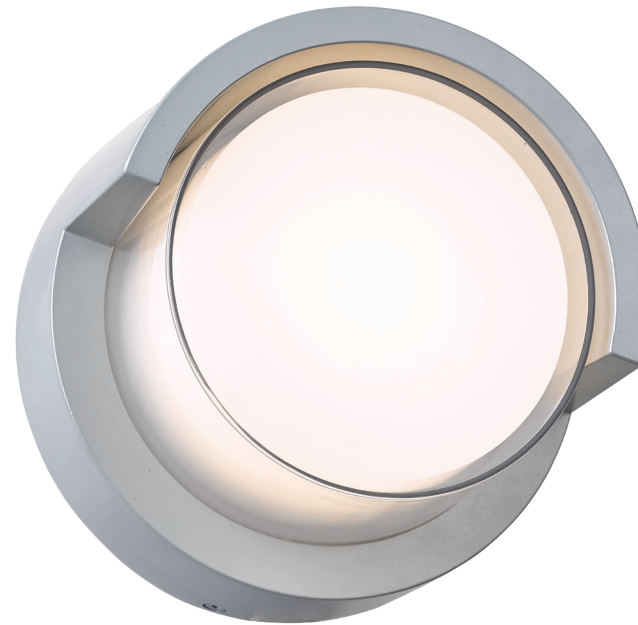

ABRA MODEL **500210DW-SL**

Round outdoor wall sconce with hood

FAMILY NAME **Geo**

UPC **00810035190979**

FIXTURE MATERIAL				FIXTURE DIMENSIONS IN INCHES										
Frame Material	Finishes Available	Diffuser Type	Diffuser Finish	Diameter	Height	o.a.h	Width	Length	Ext	Weight	ADA	Location	Rating	Compliance
Aluminum	SL-Silica MB-Matt Black	Acrylic	White	6.7					3.94		Compliant	Wall Mount only	Wet Location	cETLus
LAMPING										Compatible Dimmers		Junction Box Type		SUPPLIED
Lamp Type	Lamp qty	Wattage	Max Wattage	Base	Kelvin	CRI	Initial Lumen's	Delivered Lumen's	Voltage			Standard 4 x 4 Octagon Box		
LED	1	9w	9w	Solid State Module	3000k	90+	765	536 estimated	120v					
SPECIAL NOTES														