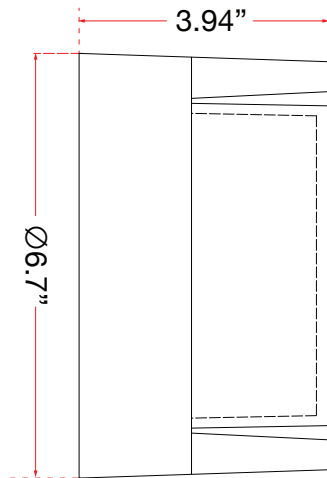

ABRA MODEL **500210DW-SL**

Round outdoor wall sconce with hood

FAMILY NAME **Geo**

UPC **00810035190979**

FIXTURE MATERIAL				FIXTURE DIMENSIONS IN INCHES										
Frame Material	Finishes Available	Diffuser Type	Diffuser Finish	Diameter	Height	o.a.h	Width	Length	Ext	Weight	ADA	Location	Rating	Compliance
Aluminum	SL-Silica MB-Matt Black	Acrylic	White	6.7					3.94		Compliant	Wall Mount only	Wet Location	cETLus
LAMPING										Compatible Dimmers		Junction Box Type		SUPPLIED
Lamp Type	Lamp qty	Wattage	Max Wattage	Base	Kelvin	CRI	Initial Lumen's	Delivered Lumen's	Voltage			Standard 4 x 4 Octagon Box		
LED	1	9w	9w	Solid State Module	3000k	90+	765	536 estimated	120v					
SPECIAL NOTES														