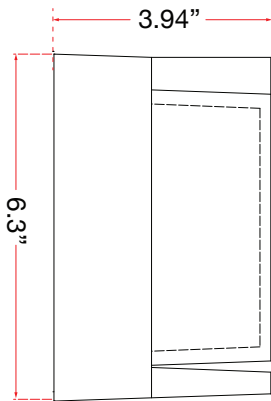

ABRA MODEL **500230DW-MB**

Square outdoor wall sconce with hoods

FAMILY NAME **Geo**

UPC **00810035191006**

FIXTURE MATERIAL				FIXTURE DIMENSIONS IN INCHES										
Frame Material	Finishes Available	Diffuser Type	Diffuser Finish	Diameter	Height	o.a.h	Width	Length	Ext	Weight	ADA	Location	Rating	Compliance
Aluminum	MB-Matte Black SL-Silica	Acrylic	White				6.3	6.3	3.94		Compliant	Wall Mount only	Wet Location	cETLus
LAMPING										Compatible Dimmers	Junction Box Type	SUPPLIED		
Lamp Type	Lamp qty	Wattage	Max Wattage	Base	Kelvin	CRI	Initial Lumen's	Delivered Lumen's	Voltage		Standard 4 x 4 Octagon Box			
LED	1	9w	9w	Solid State Module	3000k	90+	765	536 estimated	120v					
SPECIAL NOTES														