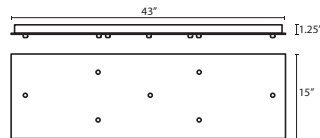

T37V 7 LIGHT BAR CANOPY

- Suitable for sloped ceilings
- Bronze or Satin Nickel
- 14" Dia. shades MAX, with staggered heights

HOW TO ORDER A MULTILIGHT FIXTURE

Order your canopy with the selected 120V multi light pendants (indicated by "B" or "J" prefix) for the complete fixture:

Example: **1x T33X-SN** (3 Light Round Canopy)

1x J-412435-SN (Cierro Pendant in Chartreuse)

1x J-4124CM-SN (Cierro Pendant in Cobalt Blue Matte)

1x J-4124RM-SN (Cierro Pendant in Ruby Matte)