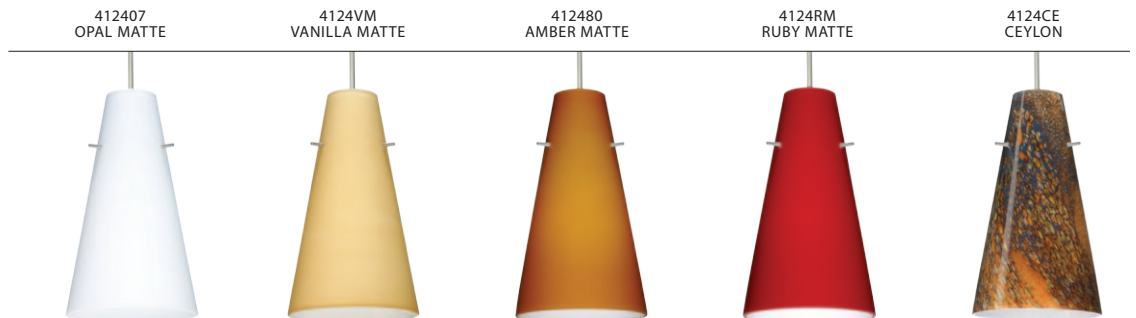

Project Information:

For ordering information, see next page

All dimensions provided are nominal. Allowance must be made for dimensional tolerance in handcrafted glasses.

REV 1/17