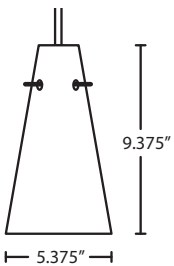

DIFFUSER

Shade shall be handcrafted glass of various decors. 5.375" Dia. x 9.375" H

Opening sizes: 40mm min. (top), 126mm min. (bottom), 3x6mm holes.

SUSPENSION

Cord-hung: 10' SVT-type cord, complete with 5" decorative sleeve at the socketholder. Jacket coordinates with metal finish. Plated stamped steel construction. See next page for multi light options.

Cable-hung: 1x 10' aircraft-quality stainless steel cable support with 10' AWM-type cord. Jacket coordinates with metal finish. 5" Dia. dome canopy is plated stamped steel. Bronze or Satin Nickel.

Stem-mount: 4 connectable stem sections (3", 6", 12" and 18" lengths) plus telescoping piece for up to 3" adjustment, 10' max. 5" Dia. canopy (with swivel) and stem sections are plated steel. Bronze or Satin Nickel.

MOUNTING

Installs directly to a 4" octagonal ceiling box. Suitable for sloped ceilings.

LABELS

UL or ETL Listed. Suitable for Damp Locations (interior use only).

Consult factory concerning lower wattage labeling for energy requirements.

CIERRO SHOWN IN CHARTREUSE (412435) & COBALT BLUE MATTE (4124CM)

Project Information:

For ordering information, see next page

All dimensions provided are nominal. Allowance must be made for dimensional tolerance in handcrafted glasses.