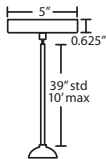

1TT STEM PENDANT

- Swivel at canopy, suitable for sloped ceilings
- Includes telescoping section plus 4 connectable stem sections, (1x 3', 1x 6', 1x 12', 1x 18'), 10' max
- Bronze or Satin Nickel