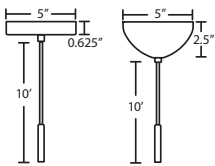

ORDERING:

CONNECTION	SHADE OPTIONS	LAMP OPTIONS	METAL FINISH	OPTIONS
Cord Fixture	412407 Opal Matte	(blank) 100W A19 120V	BR Bronze	L 15' cord
1JC 1 Lt. Dome	412435 Chartreuse	F1 18W TBX 120V	SN Satin Nickel	LW Low wattage labeling
1JT 1 Lt. Flat	412480 Amber Matte	01 18W TBX 277V		
Cable Fixture	4124CE Ceylon	GU24 18W GU24 120V		
1KX 1 Lt. Dome	4124CM Cobalt Blue Matte	LED 9W LED 120V, dimmable		
Stem Fixture	4124RM Ruby Matte			
1TT 1 Lt. Flat	4124VM Vanilla Matte			

Ex. **1JT-412435-SN**
Cierro Pendant w/ Chartreuse Glass,
Satin Nickel Finish

Multi light
J For Multi light
Canopy

Multi light available
See options to right

PENDANT OPTIONS:

1JT / 1JC / J MONOPOINT PENDANT CANOPY

- Flat (1JT) or Dome (1JC) Canopy styles. Dome style allows adjustment without cutting cord.
- "J" option is pendant less canopy for multipoint canopy (options to the right)
- Suitable for sloped ceilings
- Cord: 10' SVT, 5" sleeve at socketholder (V Series utilizes SJT-type)
- Bronze or Satin Nickel