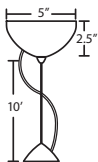

1KX CABLE-HUNG PENDANT

- 1x 10' aircraft-quality stainless steel cable
- Suitable for sloped ceilings
- 1x lampholder
- Cord: 10' AWM-type provided
- Bronze or Satin Nickel

ACCESSORIES:

ADDITIONAL STEM SECTIONS:

Additional connecting stems are available to increase overall length, up to 10' max. Telescoping adjustable section allows up to 3" movement.

- **T20A-SN** or **T20A-BR** Adj. Section
- **T203-SN** or **T203-BR** 3" Section
- **T206-SN** or **T206-BR** 6" Section
- **T212-SN** or **T212-BR** 12" Section
- **T218-SN** or **T218-BR** 18" Section

LONGER CORD LENGTHS:

Longer cord length of 15' available. Add an "L" to the end of the item number, i.e. 1JC-169707-SNL.

LOW WATTAGE LABELING:

Incandescent fixture supplied with 16 watt relamp label. Add an "LW" to the end of the item number, i.e. 1JC-169707-SN-LW.

CORD SLEEVES:

If concealing the cord is desired, order our 0.25" dia. metal sleeves. Each sleeve is 18" long and may be field cut.

- **T118-SN** Satin Nickel
- **T118-BR** Bronze

STEMHOOKS:

Suspension hooks allow cord drops to be placed wherever desired. Suitable for sloped ceilings.

- **T103BR** Bronze
- **T103SN** Satin Nickel