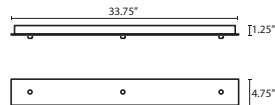

T33V 3 LIGHT BAR CANOPY

- Suitable for sloped ceilings
- Bronze or Satin Nickel
- 20" Dia. shades MAX, with staggered heights