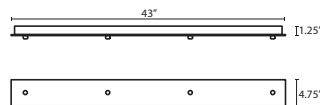

T34V 4 LIGHT BAR CANOPY

- Suitable for sloped ceilings
- Bronze or Satin Nickel
- 20" Dia. shades MAX, with staggered heights