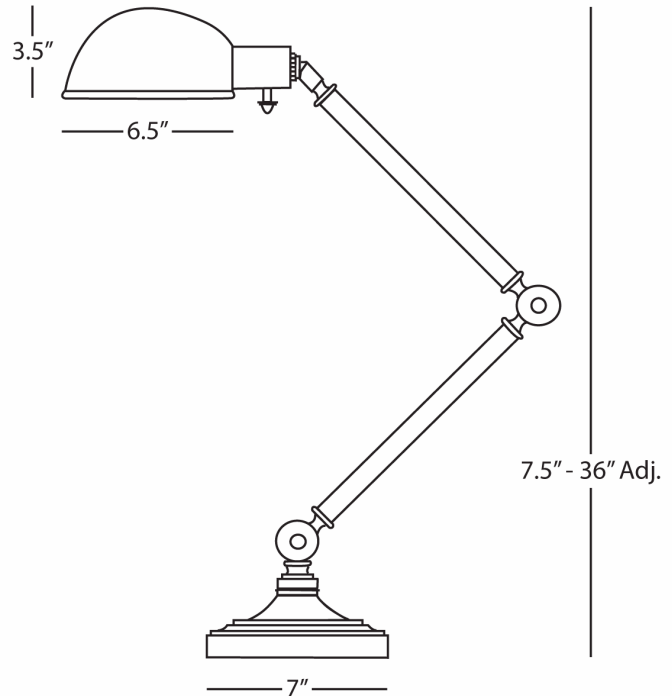

KINETIC

1500

Adjustable Pharmacy Task Table Lamp

1-60W Max.

Bulb Type: A

Switch: Hi-Lo Dimming

Antique Brass Finish

Metal Shade

FINISH OPTIONS:

B1500BRC - Brushed Chrome

Z1500DBZ - Deep Patina Bronze

** Available for Quick SHIP **