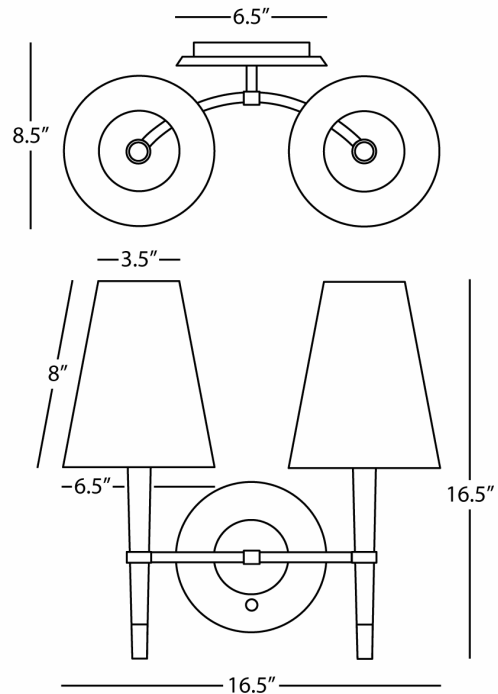

** Available for Quick SHIP **