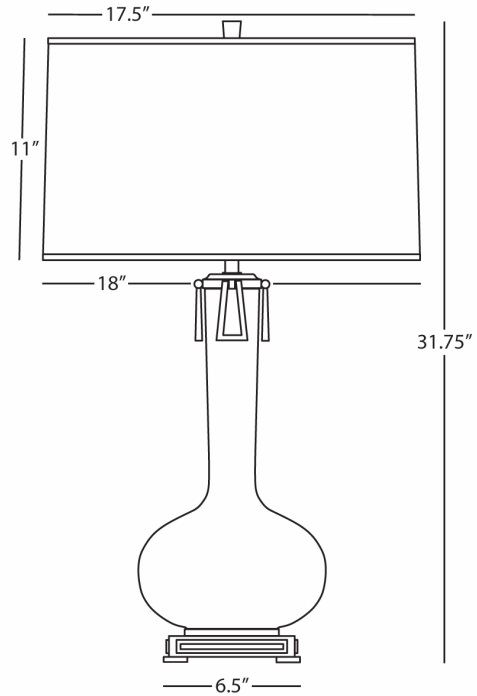

ATHENA

EB992

Table Lamp

1-150W Max.

Bulb Type: A

Switch: Hi-Lo Dimming

Egg Blue Glazed Ceramic

Cast Metal Base and Ring Details

Aged Brass Finish

Open Weave Heather Linen Shade

COLOR OPTIONS:

See Athena Table for Color Options

** Available for Quick SHIP **