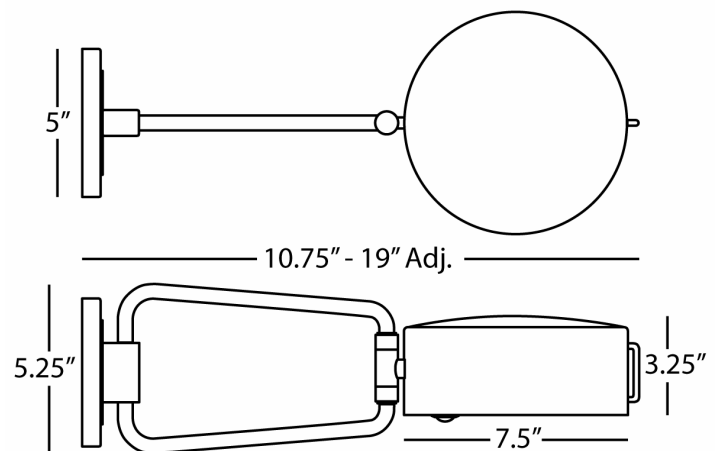

** Available for Quick SHIP **