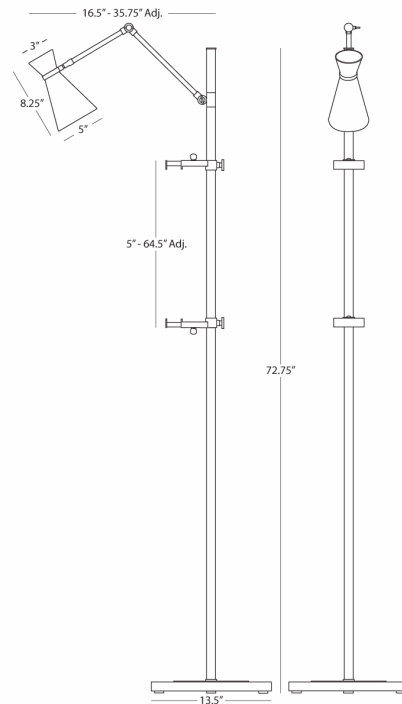

JONATHAN ADLER

BRISTOL

S706

Adjustable Floor Easel w/ Lamp

1-60W Max.

Bulb Type: B11 Torpedo

Switch: Hi-Lo Dimming

Polished Nickel Finish

Carrara Marble Base

Adjustable Metal Shade

FINISH OPTION:

706 - Antique Brass

Honed Travertine Base

**** Available for Quick SHIP ****