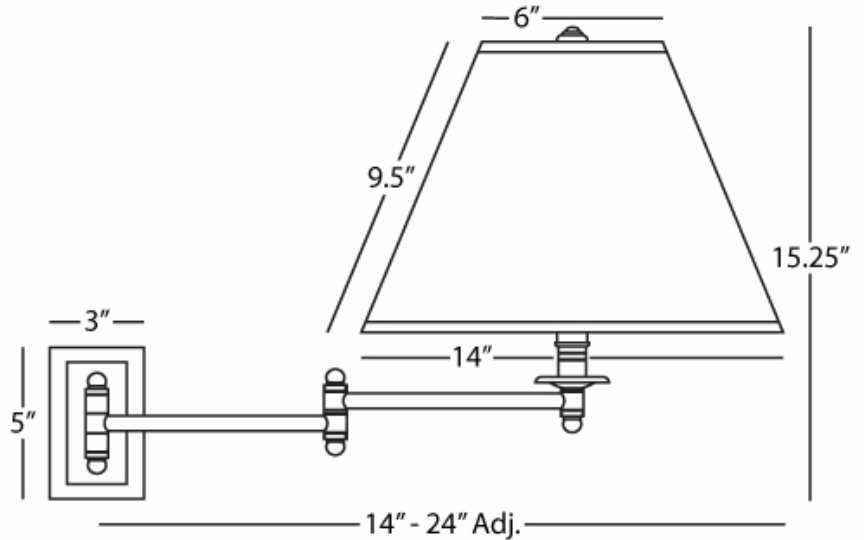

KINETIC

Z1504ALT

Wall Swinger

1-150W Max.

Bulb Type: A

Switch: 3-Way

24" Cord Cover or Convertible Direct Wire

Deep Patina Bronze Finish over Metal / Brass

Oyster Linen Shade