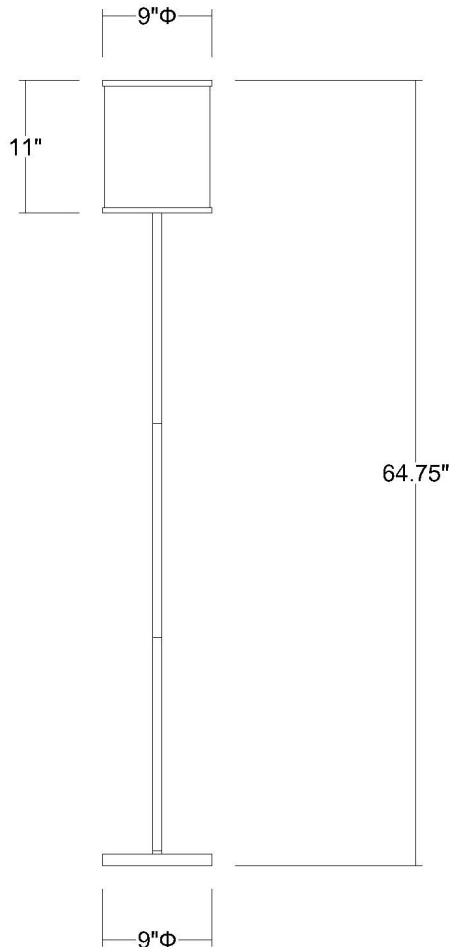

BF4827 LUX II FLOOR LAMP

Description:	Lux II floor lamp
Finish:	Polished chrome
Dimensions:	64.75" H x 9" W
Bulbs:	1 x 100W
Sockets:	120V E26 base
Shade:	Off-white shantung shade with metal trim
Installed Weight:	7.75 lbs.
Certification:	c UL

Material:	Steel and fabric
Glass:	NA
Back Plate Dimensions:	NA
Mounting Holes:	NA
Switch:	3-way metal switch
Cord:	Silver, 8' plug-in
Dimmable:	Yes