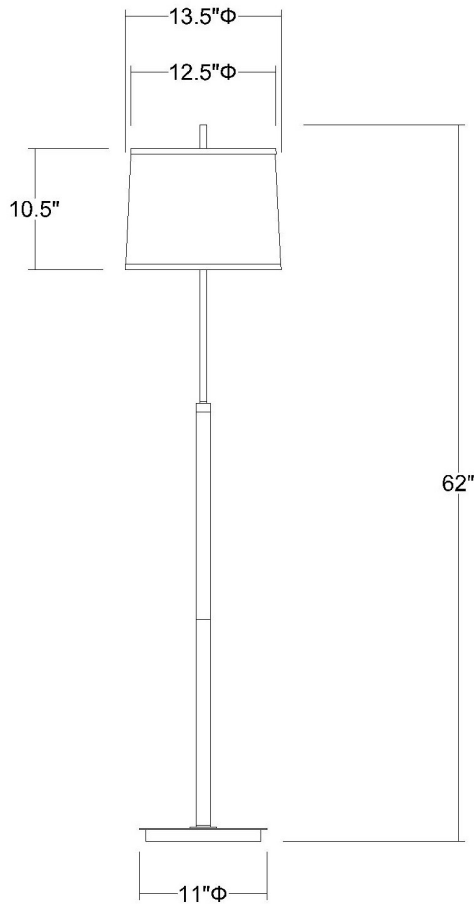

BF7145 NIMBUS FLOOR LAMP

Description:	Nimbus floor lamp
Finish:	Metallic silver/polished chrome
Dimensions:	62" H x 13.5" W
Bulbs:	1 x 100W
Sockets:	120V E26 base
Shade:	Sheer snow/shantung double shade
Installed Weight:	14.5 lbs.
Certification:	c UL

Material:	Steel and fabric
Glass:	NA
Back Plate Dimensions:	NA
Mounting Holes:	NA
Switch:	3-way metal switch
Cord:	Silver, 8' plug-in
Dimmable:	Yes