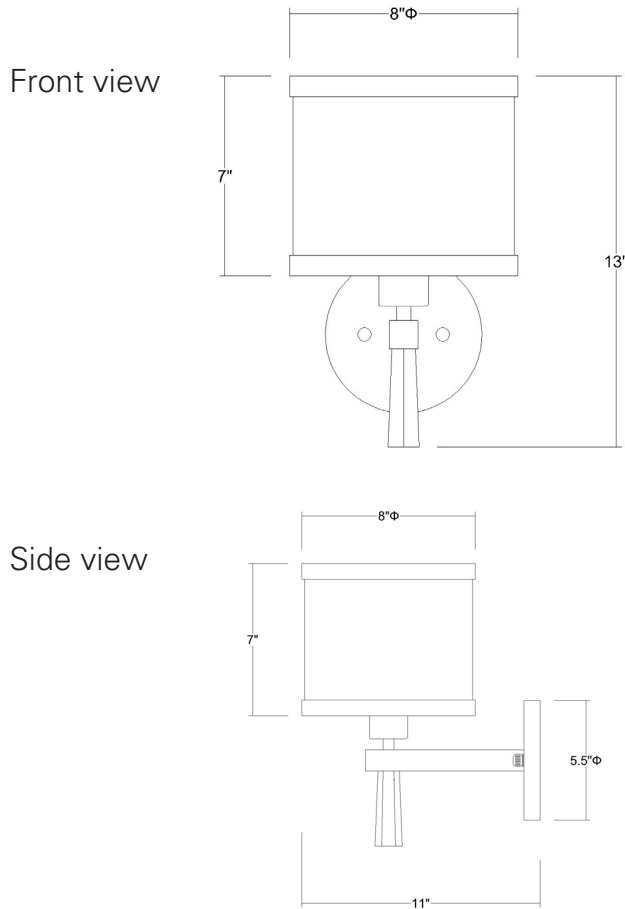

BW8947 LUX WALL SCONCE

Description:	Lux wall sconce
Finish:	Brushed nickel
Dimensions:	13" H x 8" W x 11" ext. Height on center: 9.25"
Bulbs:	1 x 60W
Sockets:	120V E26 base
Shade:	Sheer snow/shantung two tier with metal trim
Installed Weight:	2.5 lbs.
Certification:	c UL

Material:	Steel and fabric
Glass:	NA
Back Plate Dimensions:	5.5" dia.
Mounting Holes:	2.75" apart
Switch:	NA
Cord:	NA
Dimmable:	Yes