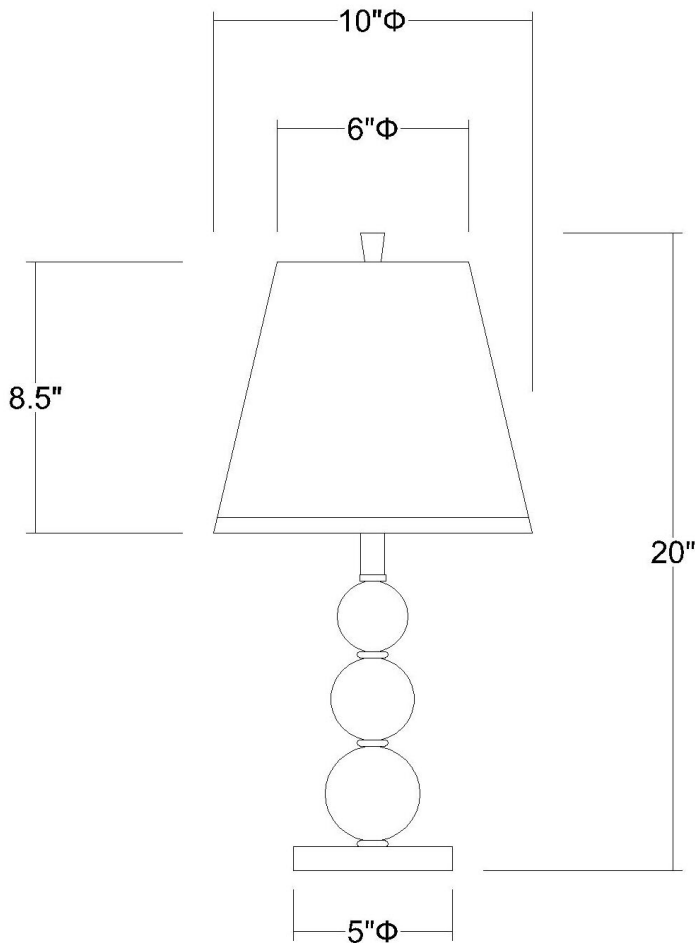

# TA5850 PALLA ACCENT TABLE LAMP

<b>Description:</b>	Palla accent table lamp
<b>Finish:</b>	Polished chrome
<b>Dimensions:</b>	20" H x 10" W
<b>Bulbs:</b>	1 x 75W
<b>Sockets:</b>	120V E26 base
<b>Shade:</b>	White linen
<b>Installed Weight:</b>	6 lbs.
<b>Certification:</b>	c UL

<b>Material:</b>	Steel, fabric, crystal
<b>Glass:</b>	Clear crystal spheres
<b>Back Plate Dimensions:</b>	NA
<b>Mounting Holes:</b>	NA
<b>Switch:</b>	On/off line switch
<b>Cord:</b>	Silver, 6' plug-in
<b>Dimmable:</b>	Yes