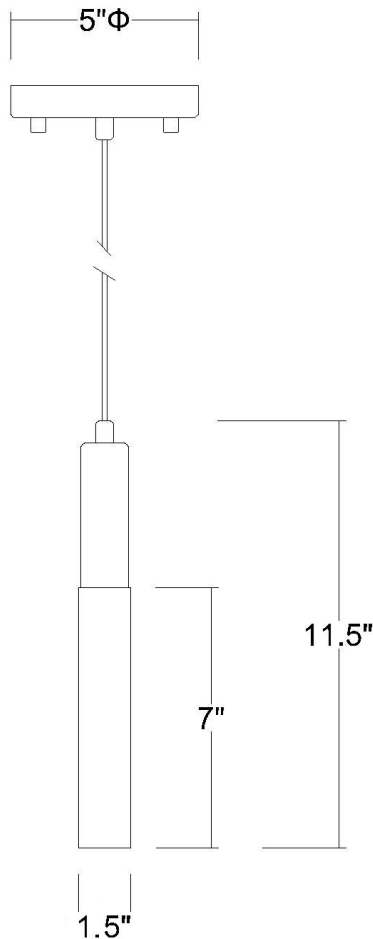

TP3901-1 CAVALETTO 1-LIGHT PENDANT

Description:	Cavaletto 1-light pendant
Finish:	Antique bronze
Dimensions:	11.5" H x 1.5" dia.
Bulbs:	1 x 25W
Sockets:	120V G9 base
Shade:	Frosted glass
Installed Weight:	1.7 lbs.
Certification:	c UL

Material:	Glass and steel
Glass:	Frosted
Canopy Dimensions:	5" dia.
Mounting Holes:	2.75" apart
Switch:	NA
Cord:	Brown, 12'
Dimmable:	Yes