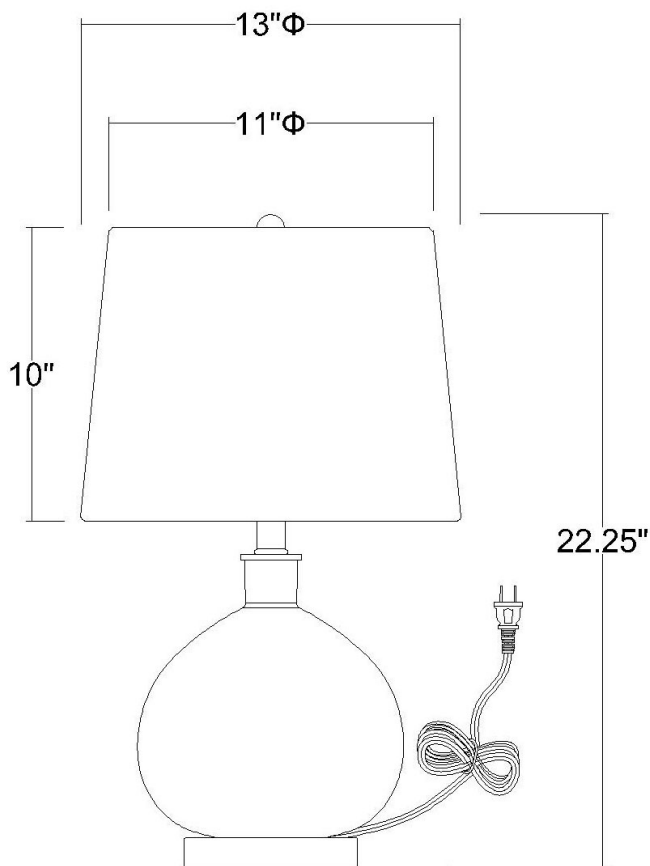

# TT80161

## TREND HOME 1-LIGHT TABLE LAMP

**Description:** Trend Home 1-Light Table Lamp

**Finish:** Brass

**Dimensions:** 13" Dia. x 22-1/4" H

**Bulbs:** 1-150W Med.

**Installed Weight:** 7.7 lbs.

**Certification:** cUL

**Material:** Glass

**Shade:** Cream linen fabric

**Shade Dimensions:** 11" x 13" tapered Dia. x 10" H

**Glass:** Blue and brown

**Cord:** 6' clear plug-in

**Switch:** 3-Way Rotary