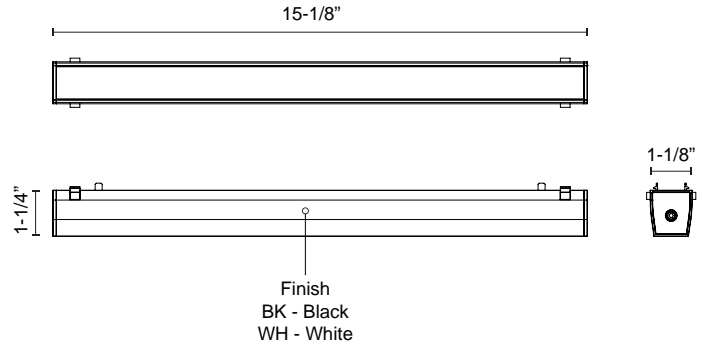

**JAREN**  
**TRF17415**  
 LINEAR LIGHT BAR

PROJECT

**DESCRIPTION**

Introducing the Jaren track head for the Kuzco Trilo track system. This linear design provides ample downwards illumination on the ceiling or omni-directional illumination when used on the wall with the Trilo track system. Available in two sizes to fit the needs of your space.

**SPECIFICATION DETAILS**

<b>Fixture Dimensions</b>	L15-1/8" x W1-1/8" x H1-1/4"
<b>Light Source</b>	Low Voltage LED
<b>Wattage</b>	18W
<b>Total Lumens</b>	1225lm
<b>Delivered Lumens</b>	BK-812lm (@3000K); BK-835lm* (@4000K); WH-845lm* (@3000K); WH-860lm* (@4000K)
<b>Voltage</b>	48V, with DC Class 2 LED driver (see available canopy/driver options)
<b>Color Temperature</b>	3000K; 4000K;
<b>CRI (Ra)</b>	90CRI
<b>LED Rated Life</b>	50,000 hours
<b>Location</b>	Dry
<b>CEC Title 24 JA8</b>	Yes, JA8-2022
<b>Illumination Direction</b>	Downlight
<b>Material</b>	Aluminum + Acrylic
<b>Diffuser Details</b>	Frosted Acrylic Diffuser
<b>Mounting</b>	Ceiling and Wall Mount, All Orientation
<b>Paint Finish</b>	BK02; WH02