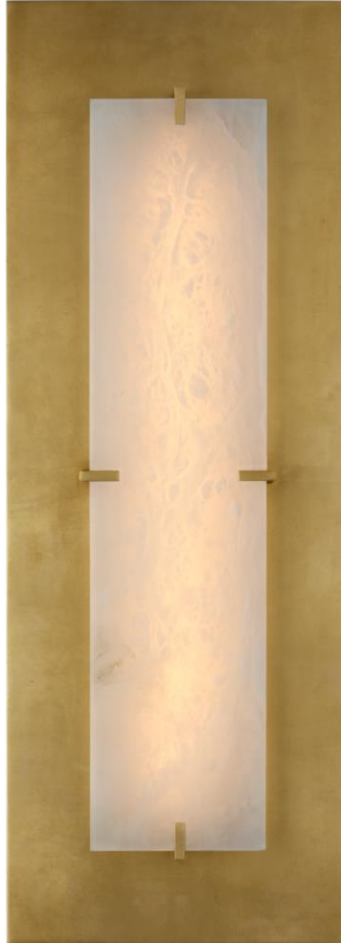

TEAR SHEET

Dominica Large Rectangle Sconce

Item # ARN 2923G/ALB

Designer: AERIN

Height: 27.5"

Width: 10"

Extension: 3"

Backplate: 5.5" x 22" Rectangle

Finishes: BSL/ALB, G/ALB

Trim Options: ALB

Lightsource: Dedicated LED

Wattage: 18w (1600lm)

Weight: 24 Pounds

Note: Alabaster is a Natural Stone | Variations in Color and Texture are Expected