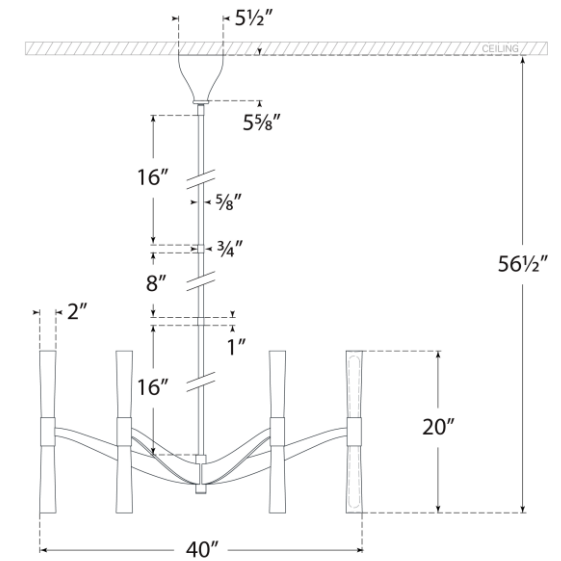

## Brenta Extra Large Chandelier

Item # ARN 5470BZ-WG

Designer: AERIN

O/A Height: 56.5"

Fixture Height: 20"

Min. Custom Height: 27.5"

Width: 40"

Canopy: 5.5" Round

Finishes: BZ, HAB, PN

Glass Options: WG

Lightsource: Dedicated LED

Wattage: 45w (3600lm)

Weight: 39 Pounds

Note: Custom Height Available

Top View

Front View