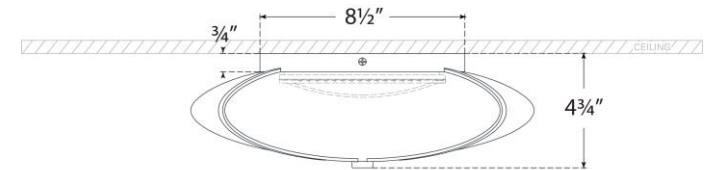

## Fondant 14" Flush Mount

Item # CD 4006GM-WG

Designer: Champalimaud

Height: 4.75"

Width: 14.25"

Canopy: 8.5" Square

Finishes: GM, PN, SB

Glass Options: WG

Lightsource: Dedicated LED

Wattage: 18w (2100lm)

Weight: 9 Pounds

Front View

Bottom View