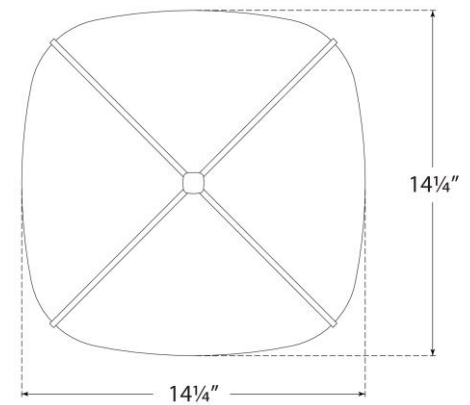

## Fondant 14" Flush Mount

Item # CD 4006GM-WG

Designer: Champalimaud

Height: 4.75"

Width: 14.25"

Canopy: 8.5" Square

Finishes: GM, PN, SB

Glass Options: WG

Lightsource: Dedicated LED

Wattage: 18w (2100lm)

Weight: 9 Pounds

Front View

Bottom View