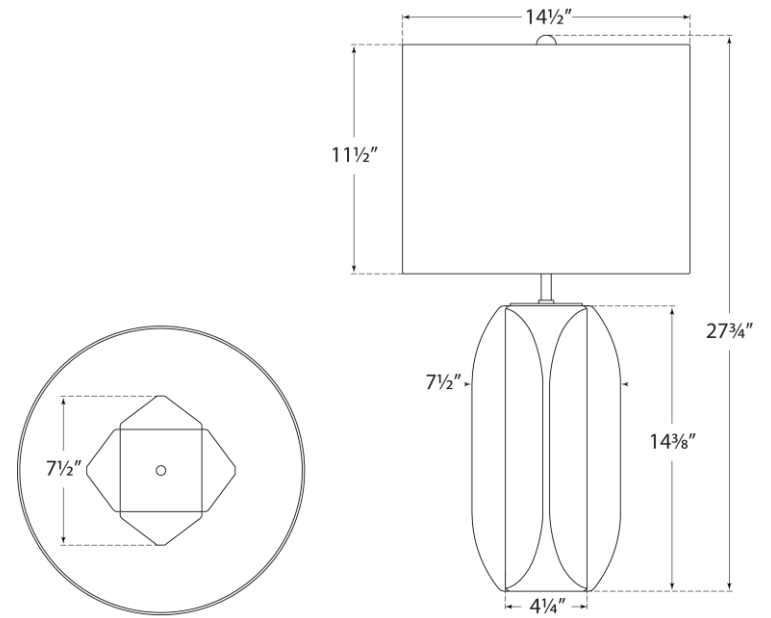

TEAR SHEET

Carmilla Medium Table Lamp

Item # KS 3630MWT-L

Designer: kate spade new york

Height: 28"

Width: 14.5"

Base: 4.25" Square

Finishes: ECG, LLC, MWT, PBC

Shade Treatments: L

Shade Details: 14.5" x 14.5" x 11.5"

Socket: E26 Keyless w/ Line Switch

Wattage: 100 A19

Weight: 13 Pounds

Bottom View

Front View