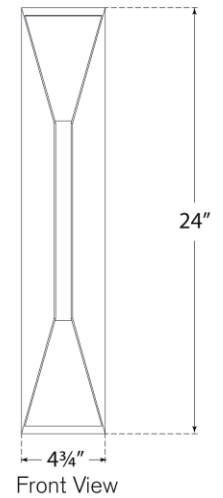

## Stretto 24" Sconce

Item # KW 2723BZ-FG

Designer: Kelly Wearstler

Height: 24"

Width: 4.75"

Extension: 4.25"

Backplate: 4.75" x 24" Rectangle

Finishes: AB, BZ, PN

Glass Options: FG

Lightsource: Dedicated LED

Wattage: 18w (1600lm)

Weight: 11 Pounds

Note: UL Only

Top View

Side View

Front View