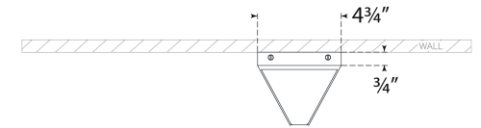

## Stretto 24" Sconce

Item # KW 2723BZ-FG

Designer: Kelly Wearstler

Height: 24"

Width: 4.75"

Extension: 4.25"

Backplate: 4.75" x 24" Rectangle

Finishes: AB, BZ, PN

Glass Options: FG

Lightsource: Dedicated LED

Wattage: 18w (1600lm)

Weight: 11 Pounds

Note: UL Only

Top View

Side View

Front View