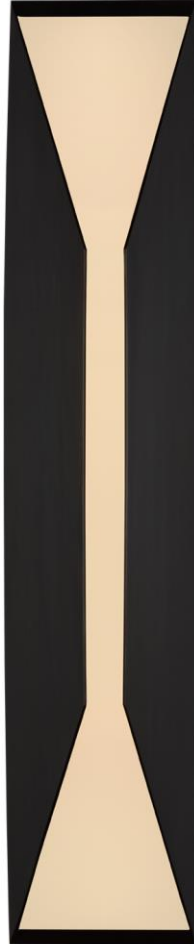

# TEAR SHEET

## Stretto 24" Sconce

Item # KW 2723BZ-FG

Designer: Kelly Wearstler

Height: 24"

Width: 4.75"

Extension: 4.25"

Backplate: 4.75" x 24" Rectangle

Finishes: AB, BZ, PN

Glass Options: FG

Lightsource: Dedicated LED

Wattage: 18w (1600lm)

Weight: 11 Pounds

Note: UL Only

Top View

Side View

Front View