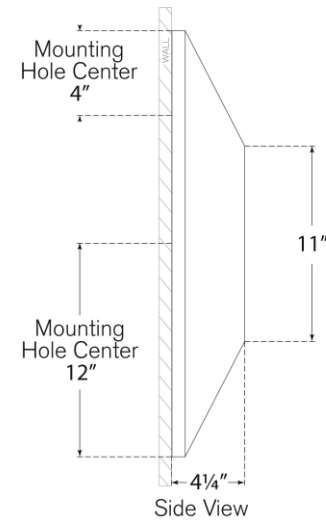

## Stretto 24" Sconce

Item # KW 2723BZ-FG

Designer: Kelly Wearstler

Height: 24"

Width: 4.75"

Extension: 4.25"

Backplate: 4.75" x 24" Rectangle

Finishes: AB, BZ, PN

Glass Options: FG

Lightsource: Dedicated LED

Wattage: 18w (1600lm)

Weight: 11 Pounds

Note: UL Only

Top View

Side View

Front View