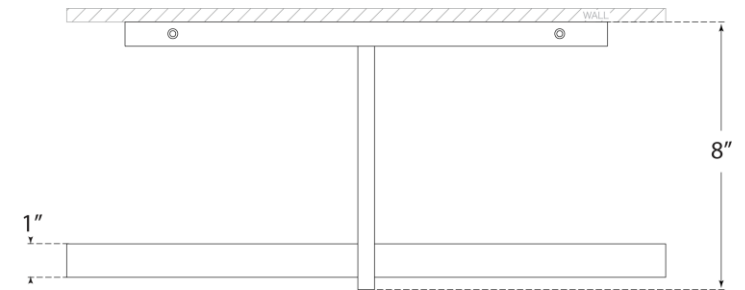

TEAR SHEET

Axis 18" Picture Light

Item # KW 2733BZ

Designer: Kelly Wearstler

Height: 3"

Width: 18"

Extension: 8"

Backplate: 3" x 14.5" Rectangle

Finishes: AB, BZ, PN

Lightsource: Dedicated LED

Wattage: 15w (1200lm)

Weight: 4 Pounds

Top View

Front View