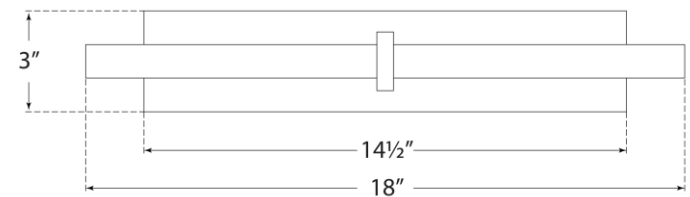

TEAR SHEET

Axis 18" Picture Light

Item # KW 2733BZ

Designer: Kelly Wearstler

Height: 3"

Width: 18"

Extension: 8"

Backplate: 3" x 14.5" Rectangle

Finishes: AB, BZ, PN

Lightsource: Dedicated LED

Wattage: 15w (1200lm)

Weight: 4 Pounds

Top View

Front View