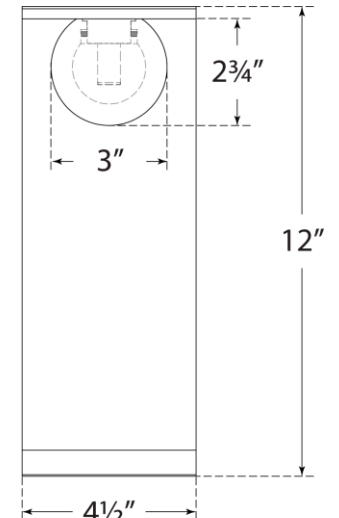

## Pertica Small Desk Lamp

Item # KW 3521MAB-ALB

Designer: Kelly Wearstler

Height: 12"

Width: 4.5"

Extension: 8"

Base: 4.5" x 8" Decorative

Finishes: MAB, MBZ, PN

Shade Treatments: ALB

Lightsource: Dedicated LED w/ Dimmer on Back of Body

Wattage: 6w (700lm)

Weight: 9 Pounds

Note: UL Only | Alabaster is a Natural Stone | Variations in Color and Texture are Expected

Side View