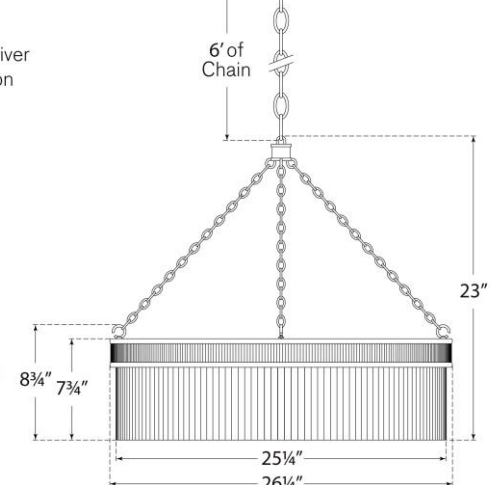

TEAR SHEET

Menil 26" Chandelier

Item # MF 5170BZ-CG

Designer: Marie Flanigan

Fixture Height: 23"

Width: 26.25"

Canopy: 6" Round

Finishes: BZ, PN, SB

Trim Options: CG

Lightsource: Dedicated LED

Wattage: 45w (5400lm)

Weight: 39 Pounds

Note: UL Only | Assembly Required

Remote Driver Installation

6' of Chain

Bottom View

Front View