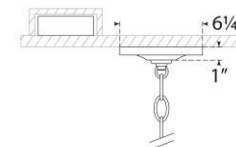

TEAR SHEET

Menil 26" Chandelier

Item # MF 5170BZ-CG

Designer: Marie Flanigan

Fixture Height: 23"

Width: 26.25"

Canopy: 6" Round

Finishes: BZ, PN, SB

Trim Options: CG

Lightsource: Dedicated LED

Wattage: 45w (5400lm)

Weight: 39 Pounds

Note: UL Only | Assembly Required

Remote Driver Installation

6' of Chain

Bottom View