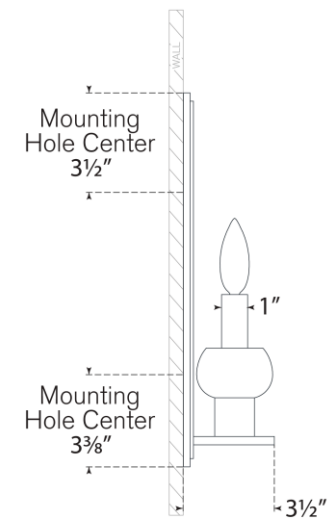

## Comtesse Medium Sconce

Item # PCD 2102PN

Designer: Paloma Contreras

Height: 14"

Width: 5"

Extension: 3.5"

Backplate: 5" x 14" Rectangle

Finishes: BZ, HAB, PN

Socket: E12 Candelabra

Wattage: 6.5 LED B11

Weight: 3 Pounds

Top View

Side View

Front View