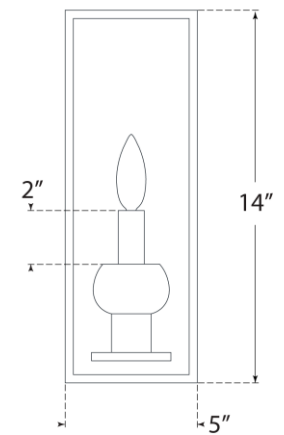

## Comtesse Medium Sconce

Item # PCD 2102PN

Designer: Paloma Contreras

Height: 14"

Width: 5"

Extension: 3.5"

Backplate: 5" x 14" Rectangle

Finishes: BZ, HAB, PN

Socket: E12 Candelabra

Wattage: 6.5 LED B11

Weight: 3 Pounds

Top View

Side View

Front View