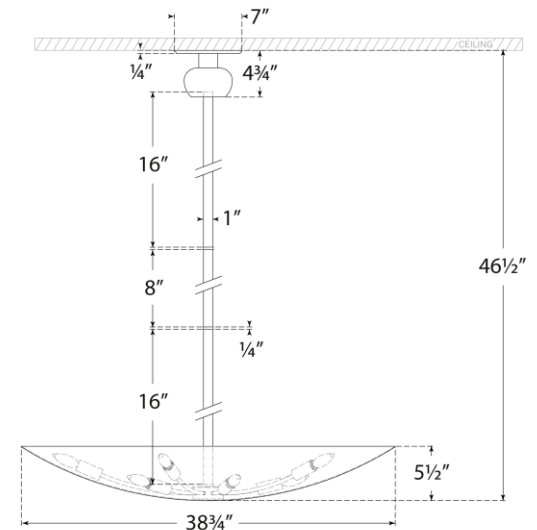

## Comtesse XL Uplight Chandelier

Item # PCD 5116PN

Designer: Paloma Contreras

O/A Height: 46.5"

Fixture Height: 5.5"

Min. Custom Height: 15.75"

Width: 38.75"

Canopy: 7" Round

Finishes: BZ, HAB, PN

Socket: 10 - E12 Candelabra

Wattage: 10 - 6.5 LED B11

Weight: 37 Pounds

Note: Custom Height Available

Top View

Front View