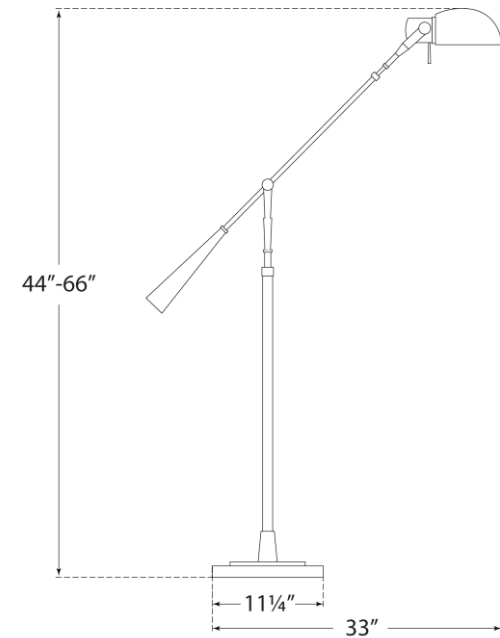

### Equilibrium Floor Lamp

Item # RL 11170PN

Designer: Ralph Lauren

Height: 44" - 66"

Width: 11.25"

Extension: 33"

Base: 11.25" Round

Finishes: BLK, PN

Socket: E26 Dimmer

Wattage: 75 A19

Weight: 27 Pounds

Side View