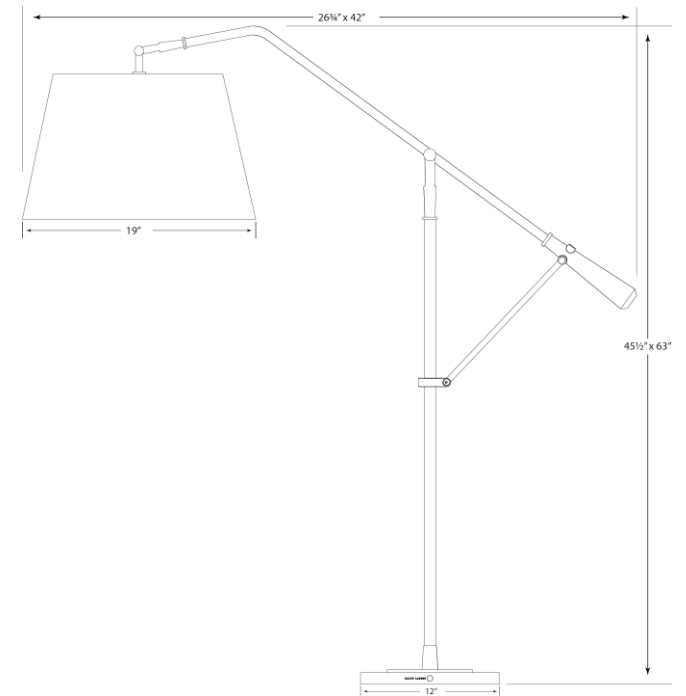

### Nolan Loft Floor Lamp

Item # RL 1151BLK-P

Designer: Ralph Lauren

Height: 45.5" - 63"

Width: 19"

Extension: 26.75 - 42"

Base: 12" Round

Finishes: BLK, PN

Shade Treatments: P

Shade Details: 14" x 19" x 11.5"

Socket: 2 - E26 Keyless w/ Line Switch

Wattage: 2 - 60 A19

Weight: 37 Pounds

VISUAL COMFORT & CO.