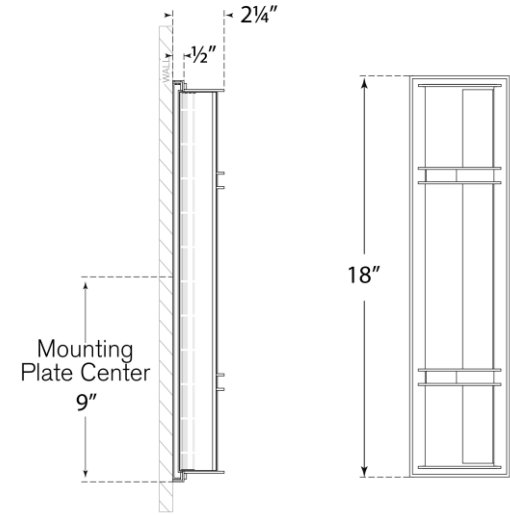

TEAR SHEET

Strever 18" Shielded Sconce

Item # RL 2767BZ-WG

Designer: Ralph Lauren

Height: 18"

Width: 4.5"

Extension: 2.25"

Backplate: 4.5" x 18" Rectangle

Finishes: BZ, NB, PN

Glass Options: WG

Lightsource: Dedicated LED

Wattage: 18w (2100lm)

Weight: 7 Pounds

Top View

Side View

Front View