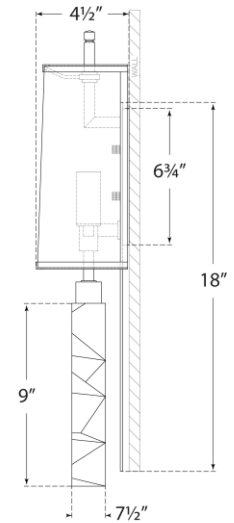

TEAR SHEET

Argentino Large Sconce

Item # TOB 2950CG/PN-L/PN

Designer: Thomas O'Brien

Height: 22.25"

Width: 6.5"

Extension: 4.75"

Backplate: 2.5" x 6.75" Rectangle

Finishes: CG/HAB, CG/PN

Shade Treatments: L/HAB, L/PN

Shade Details: 6" x 6.5" x 10"

Socket: 2 - E12 Candelabra

Wattage: 2 - 60 B11

Weight: 9 Pounds

Note: Requires Smaller Outlet Box

Top View

Bottom View

Side View