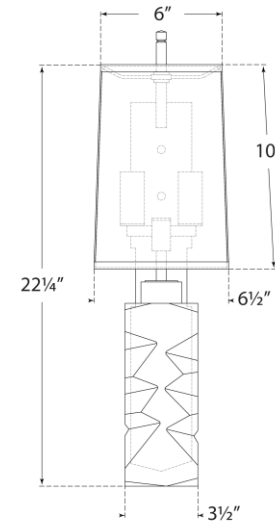

TEAR SHEET

Argentino Large Sconce

Item # TOB 2950CG/PN-L/PN

Designer: Thomas O'Brien

Height: 22.25"

Width: 6.5"

Extension: 4.75"

Backplate: 2.5" x 6.75" Rectangle

Finishes: CG/HAB, CG/PN

Shade Treatments: L/HAB, L/PN

Shade Details: 6" x 6.5" x 10"

Socket: 2 - E12 Candelabra

Wattage: 2 - 60 B11

Weight: 9 Pounds

Note: Requires Smaller Outlet Box

Top View

Bottom View

Side View