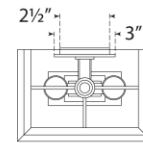

TEAR SHEET

Argentino Large Sconce

Item # TOB 2950CG/PN-L/PN

Designer: Thomas O'Brien

Height: 22.25"

Width: 6.5"

Extension: 4.75"

Backplate: 2.5" x 6.75" Rectangle

Finishes: CG/HAB, CG/PN

Shade Treatments: L/HAB, L/PN

Shade Details: 6" x 6.5" x 10"

Socket: 2 - E12 Candelabra

Wattage: 2 - 60 B11

Weight: 9 Pounds

Note: Requires Smaller Outlet Box

Top View

Bottom View

Side View