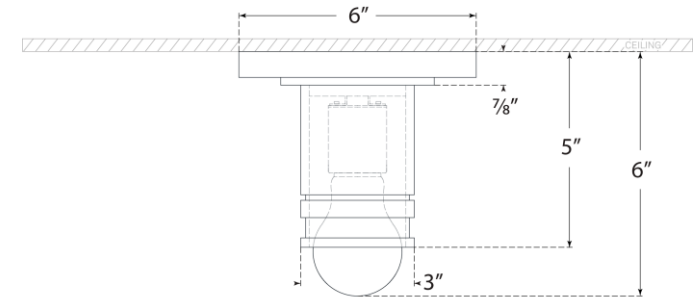

## Top Hat Mini Monopoint Flush Mount

Item # TOB 4360PN

Designer: Thomas O'Brien

Height: 5"

Width: 2.75"

Canopy: 6" Round

Finishes: BZ, HAB, PN

Socket: E26 Keyless

Wattage: 15 LED A19

Weight: 4 Pounds

Front View

Bottom View