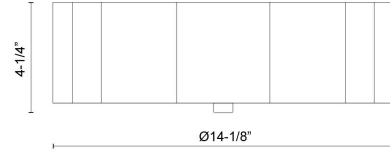

Blossom 14-in Flush Mount

Model	Bulbs (not included)	Wattage (or equivalent)
FM603314 FM603314AW FM603314BG FM603314MB	3 x E26	60W

Blossom's classic floral design is the star of this beautiful flush mount piece, adding a touch of vintage charm to any room. Whether you hang it in a hallway, bedroom, or living room, Blossom will make your space feel more elegant and sophisticated.

SPECIFICATION DETAILS

Fixture Dimensions	D14-1/8" x H4-1/4"
Location	Dry
Diffuser Details	Frosted Glass Diffuser
Illumination Direction	Down
Light Source/Life	Socket
Material	Steel, Glass
Compliance	UL Certified: Yes