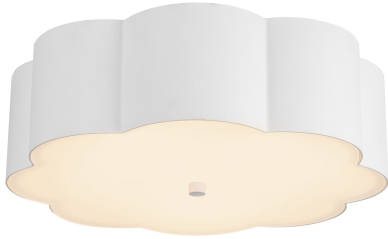

Blossom 14-in Flush Mount

Model	Bulbs (not included)	Wattage (or equivalent)
FM603314 FM603314AW FM603314BG FM603314MB	3 x E26	60W

Blossom's classic floral design is the star of this beautiful flush mount piece, adding a touch of vintage charm to any room. Whether you hang it in a hallway, bedroom, or living room, Blossom will make your space feel more elegant and sophisticated.

SPECIFICATION DETAILS

Fixture Dimensions	D14-1/8" x H4-1/4"
Location	Dry
Diffuser Details	Frosted Glass Diffuser
Illumination Direction	Down
Light Source/Life	Socket
Material	Steel, Glass
Compliance	UL Certified: Yes