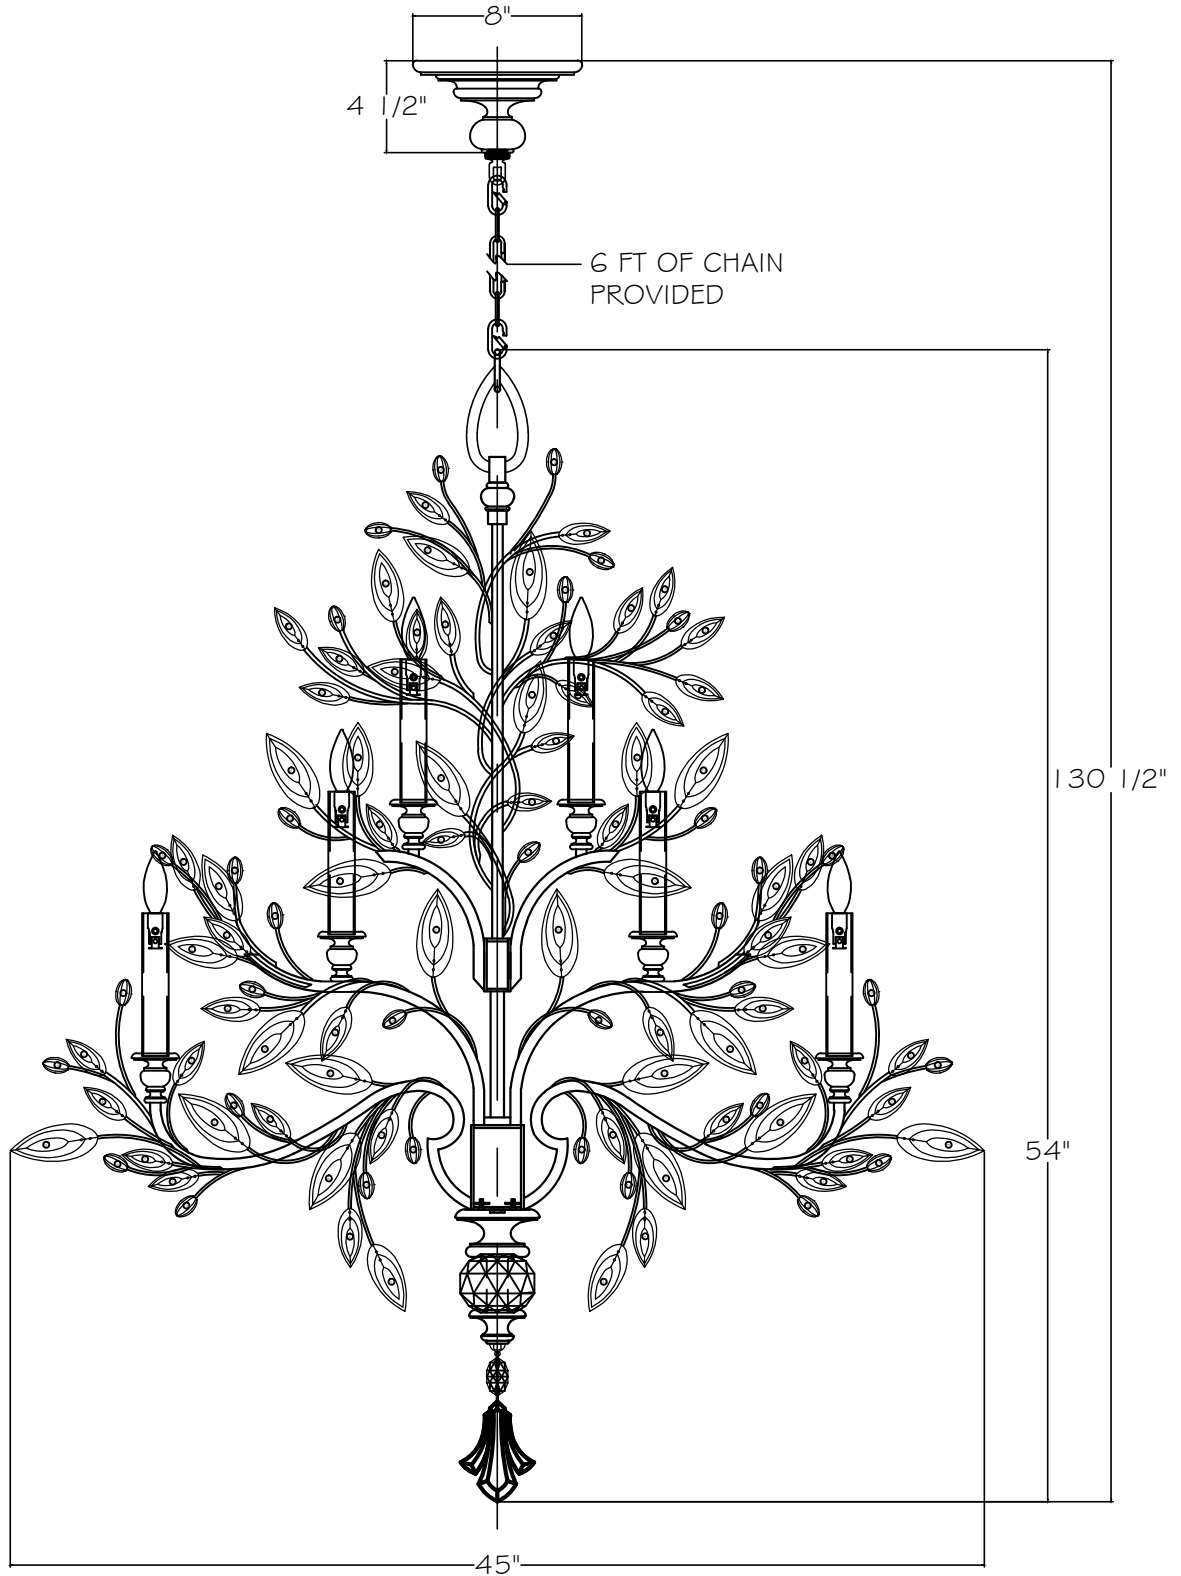

CUSTOMER REFERENCE DRAWING

STYLE CONFIGURATIONS:

-ST SILVER

773740 GOLD

-SF4 SILVER

-SF3 GOLD

This drawing, specifications and the product depicted are the exclusive property of Fine Art Handcrafted Lighting®. In compliance with US copyright and patent requirements, notice is hereby given that this document and the product depicted shall not be copied, altered or used in any manner without the expressed written consent of Fine Art Handcrafted Lighting®.

www.finearthl.com

Tel:(305) 821-3850
FINE ART LAMPS®

Fax:(305) 513-5736

STYLE NUMBER:

759440

DATE:

4/17/2020